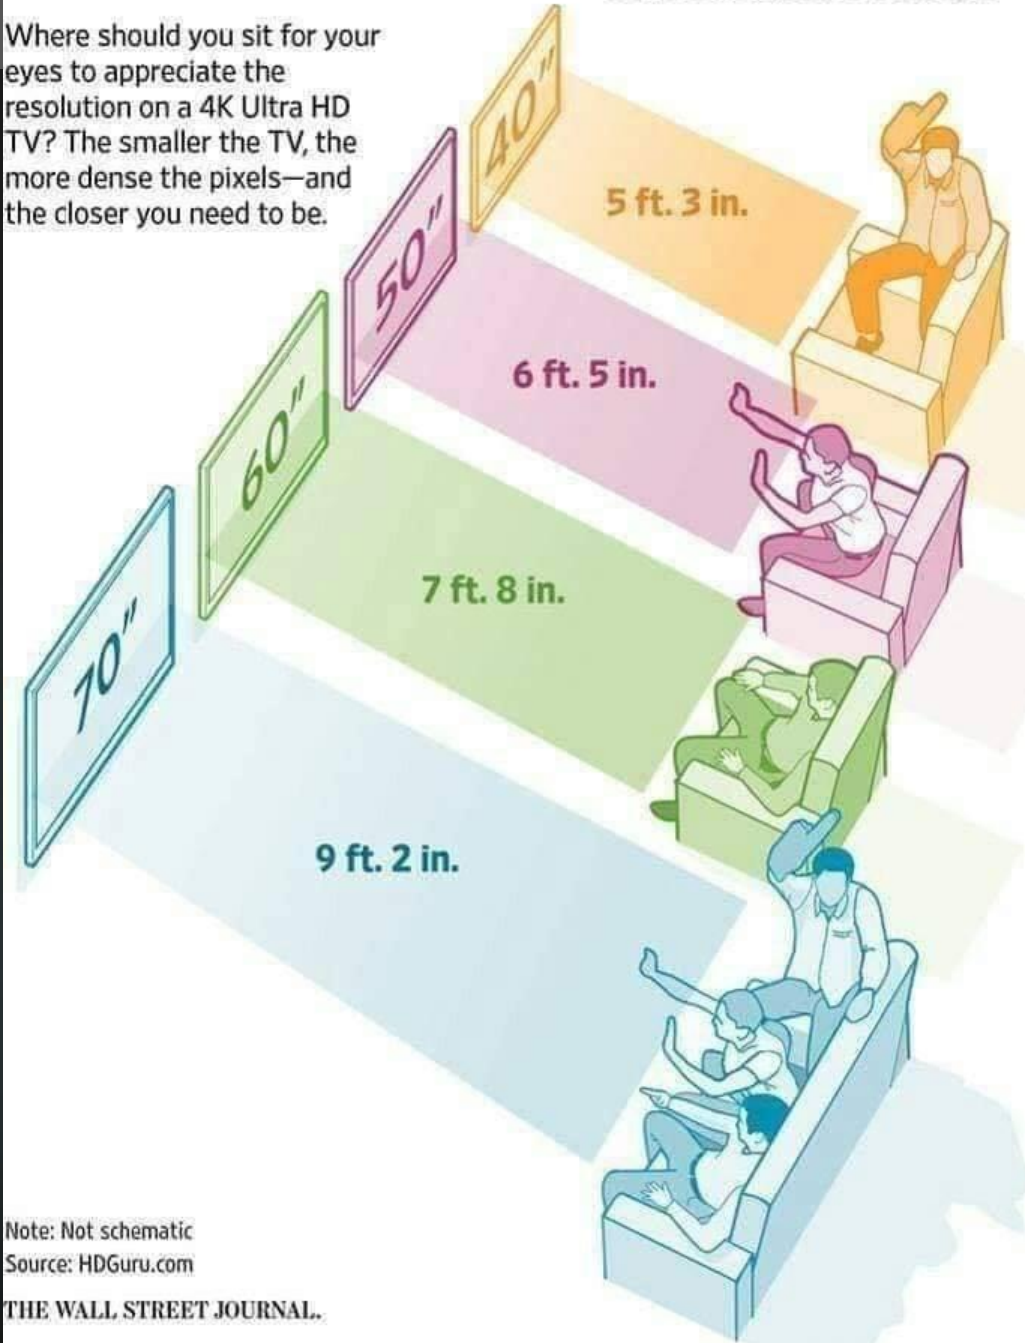

Ergonomia :: Distância ideal entre o sofá e a TV

SCREEN
SIZE

VIEWING
DISTANCE FROM
SOFA TO TV

40 inches

5 to 8 feet

46 inches

6 to 10 feet

52 inches

7 to 11 feet

Can You See 4K?

Where should you sit for your eyes to appreciate the resolution on a 4K Ultra HD TV? The smaller the TV, the more dense the pixels—and the closer you need to be.

Maximum seating distance to perceive 4K vs. screen size: