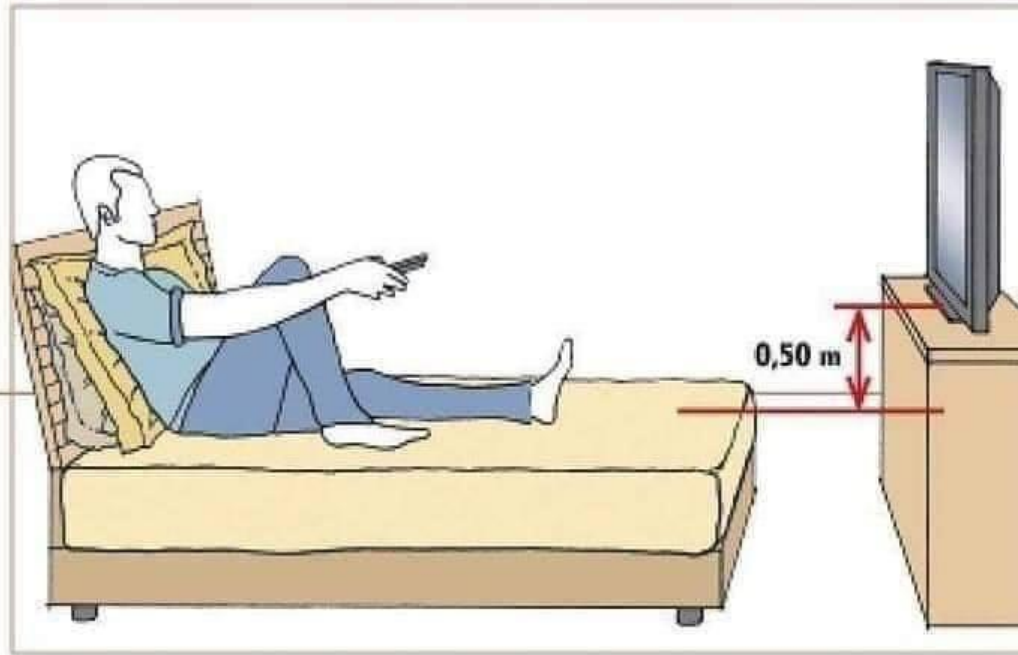

أسس التصميم الداخلي

٢٠٢١ / ٢٠٢٠

مقدمة عامة

فرش الفراغات الداخلية

PRINCIPALS
INTERIOR DESIGN

المراجع: