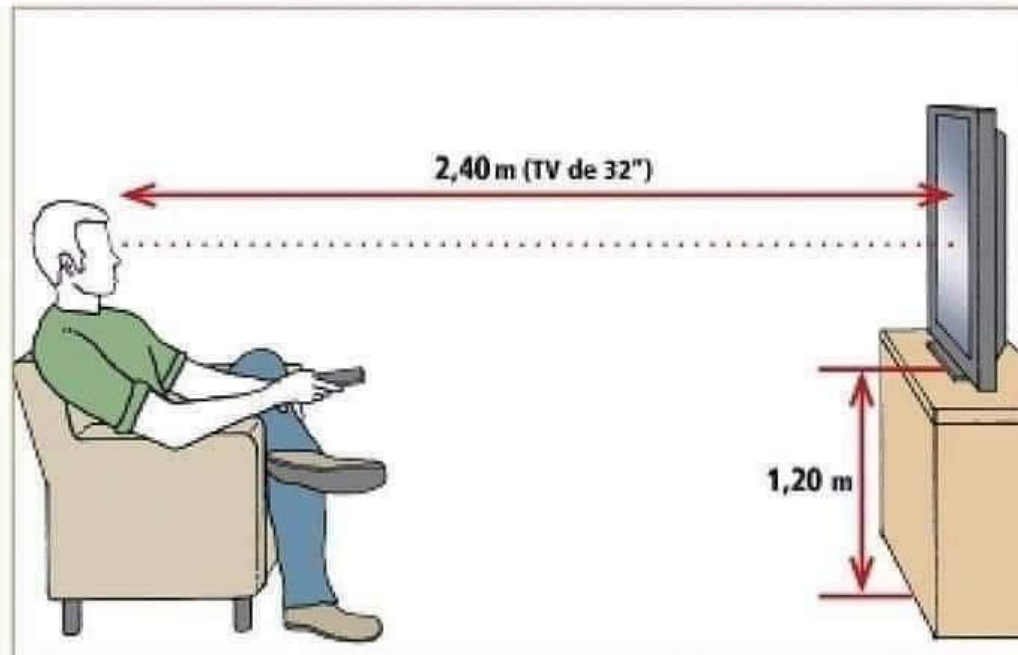

أسس التصميم الداخلي

٢٠٢١ / ٢٠٢٠

مقدمة عامة

فرش الفراغات الداخلية

PRINCIPALS
INTERIOR DESIGN

المراجع: